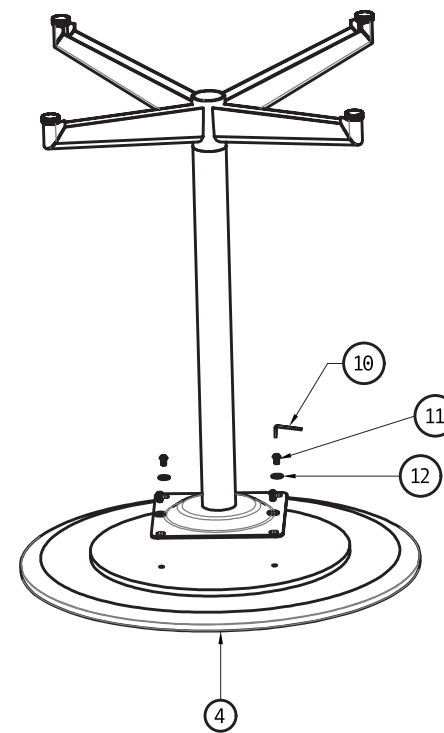

PIAZZA / QUADRATA BAR TABLE

NO	PHOTO	QUANTITY
1		Base 1PC
2		Tube 1PC
3		Support top 1PC
4		Top 1PC
5		Spacer M8*16*1.2 2PCS
6		Screw M8*25 2PCS
7		Spanner 5mm 1PC
8		Screw M8*45 2PCS
9		Spanner 6mm 1PC
10		Spanner 4mm 1PC
11		Screw M6*10 4PCS
12		Spacer M6*16*1.2 4PCS

MS - BT1228 - STE - A - H110 * DIA60

INDUSTRY WEST