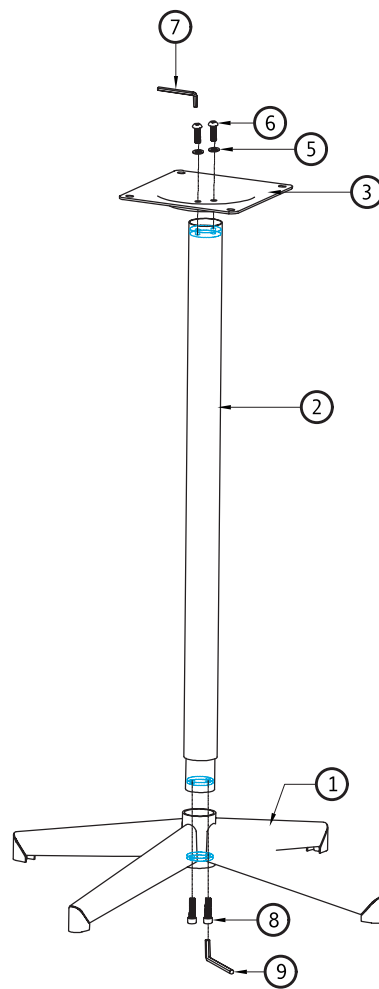

PIAZZA / QUADRATA BAR TABLE

NO	PHOTO	QUANTITY
1		Base 1PC
2		Tube 1PC
3		Support top 1PC
4		Top 1PC
5		Spacer M8*16*1.2 2PCS
6		Screw M8*25 2PCS
7		Spanner 5mm 1PC
8		Screw M8*45 2PCS
9		Spanner 6mm 1PC
10		Spanner 4mm 1PC
11		Screw M6*10 4PCS
12		Spacer M6*16*1.2 4PCS

MS - BT1228 - STE - A - H110 * DIA60

INDUSTRY WEST